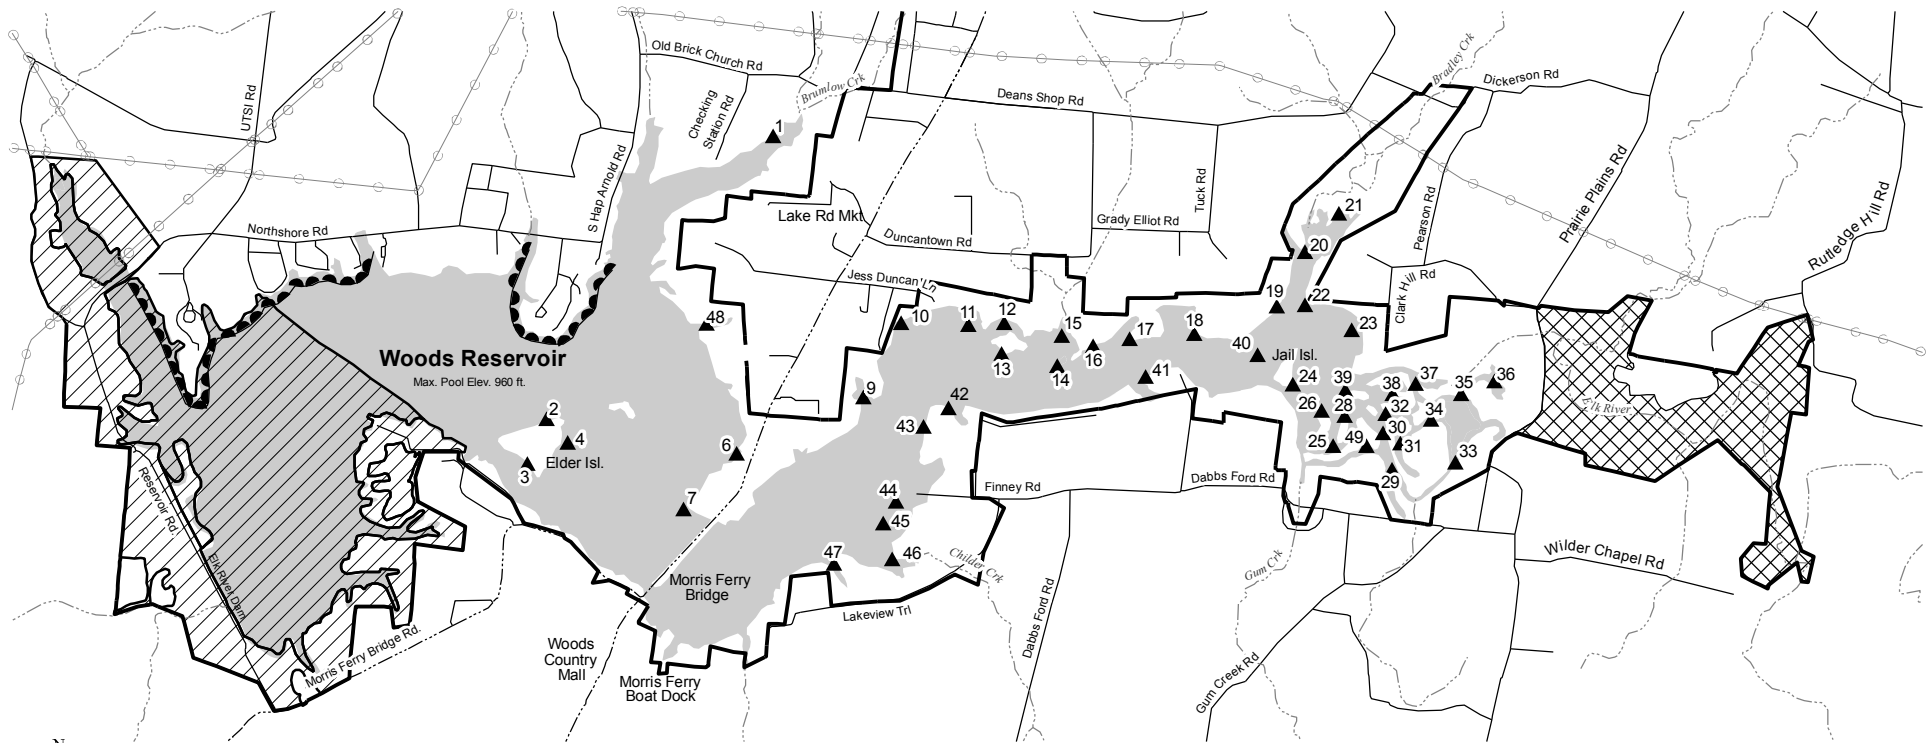

Woods Reservoir

- | | | | |
|-----------------------------------|--------------|--|---------------|
| Woods Reservoir | Local Roads | Streams | Duck Blinds |
| Waterfowl Refuge | Highways | Power Lines | Check Station |
| Open Hunting (no blinds required) | WMA Boundary | No Goose Hunting Within 150 Yards of Shoreline | Boat Ramp |
| | | | Stores |