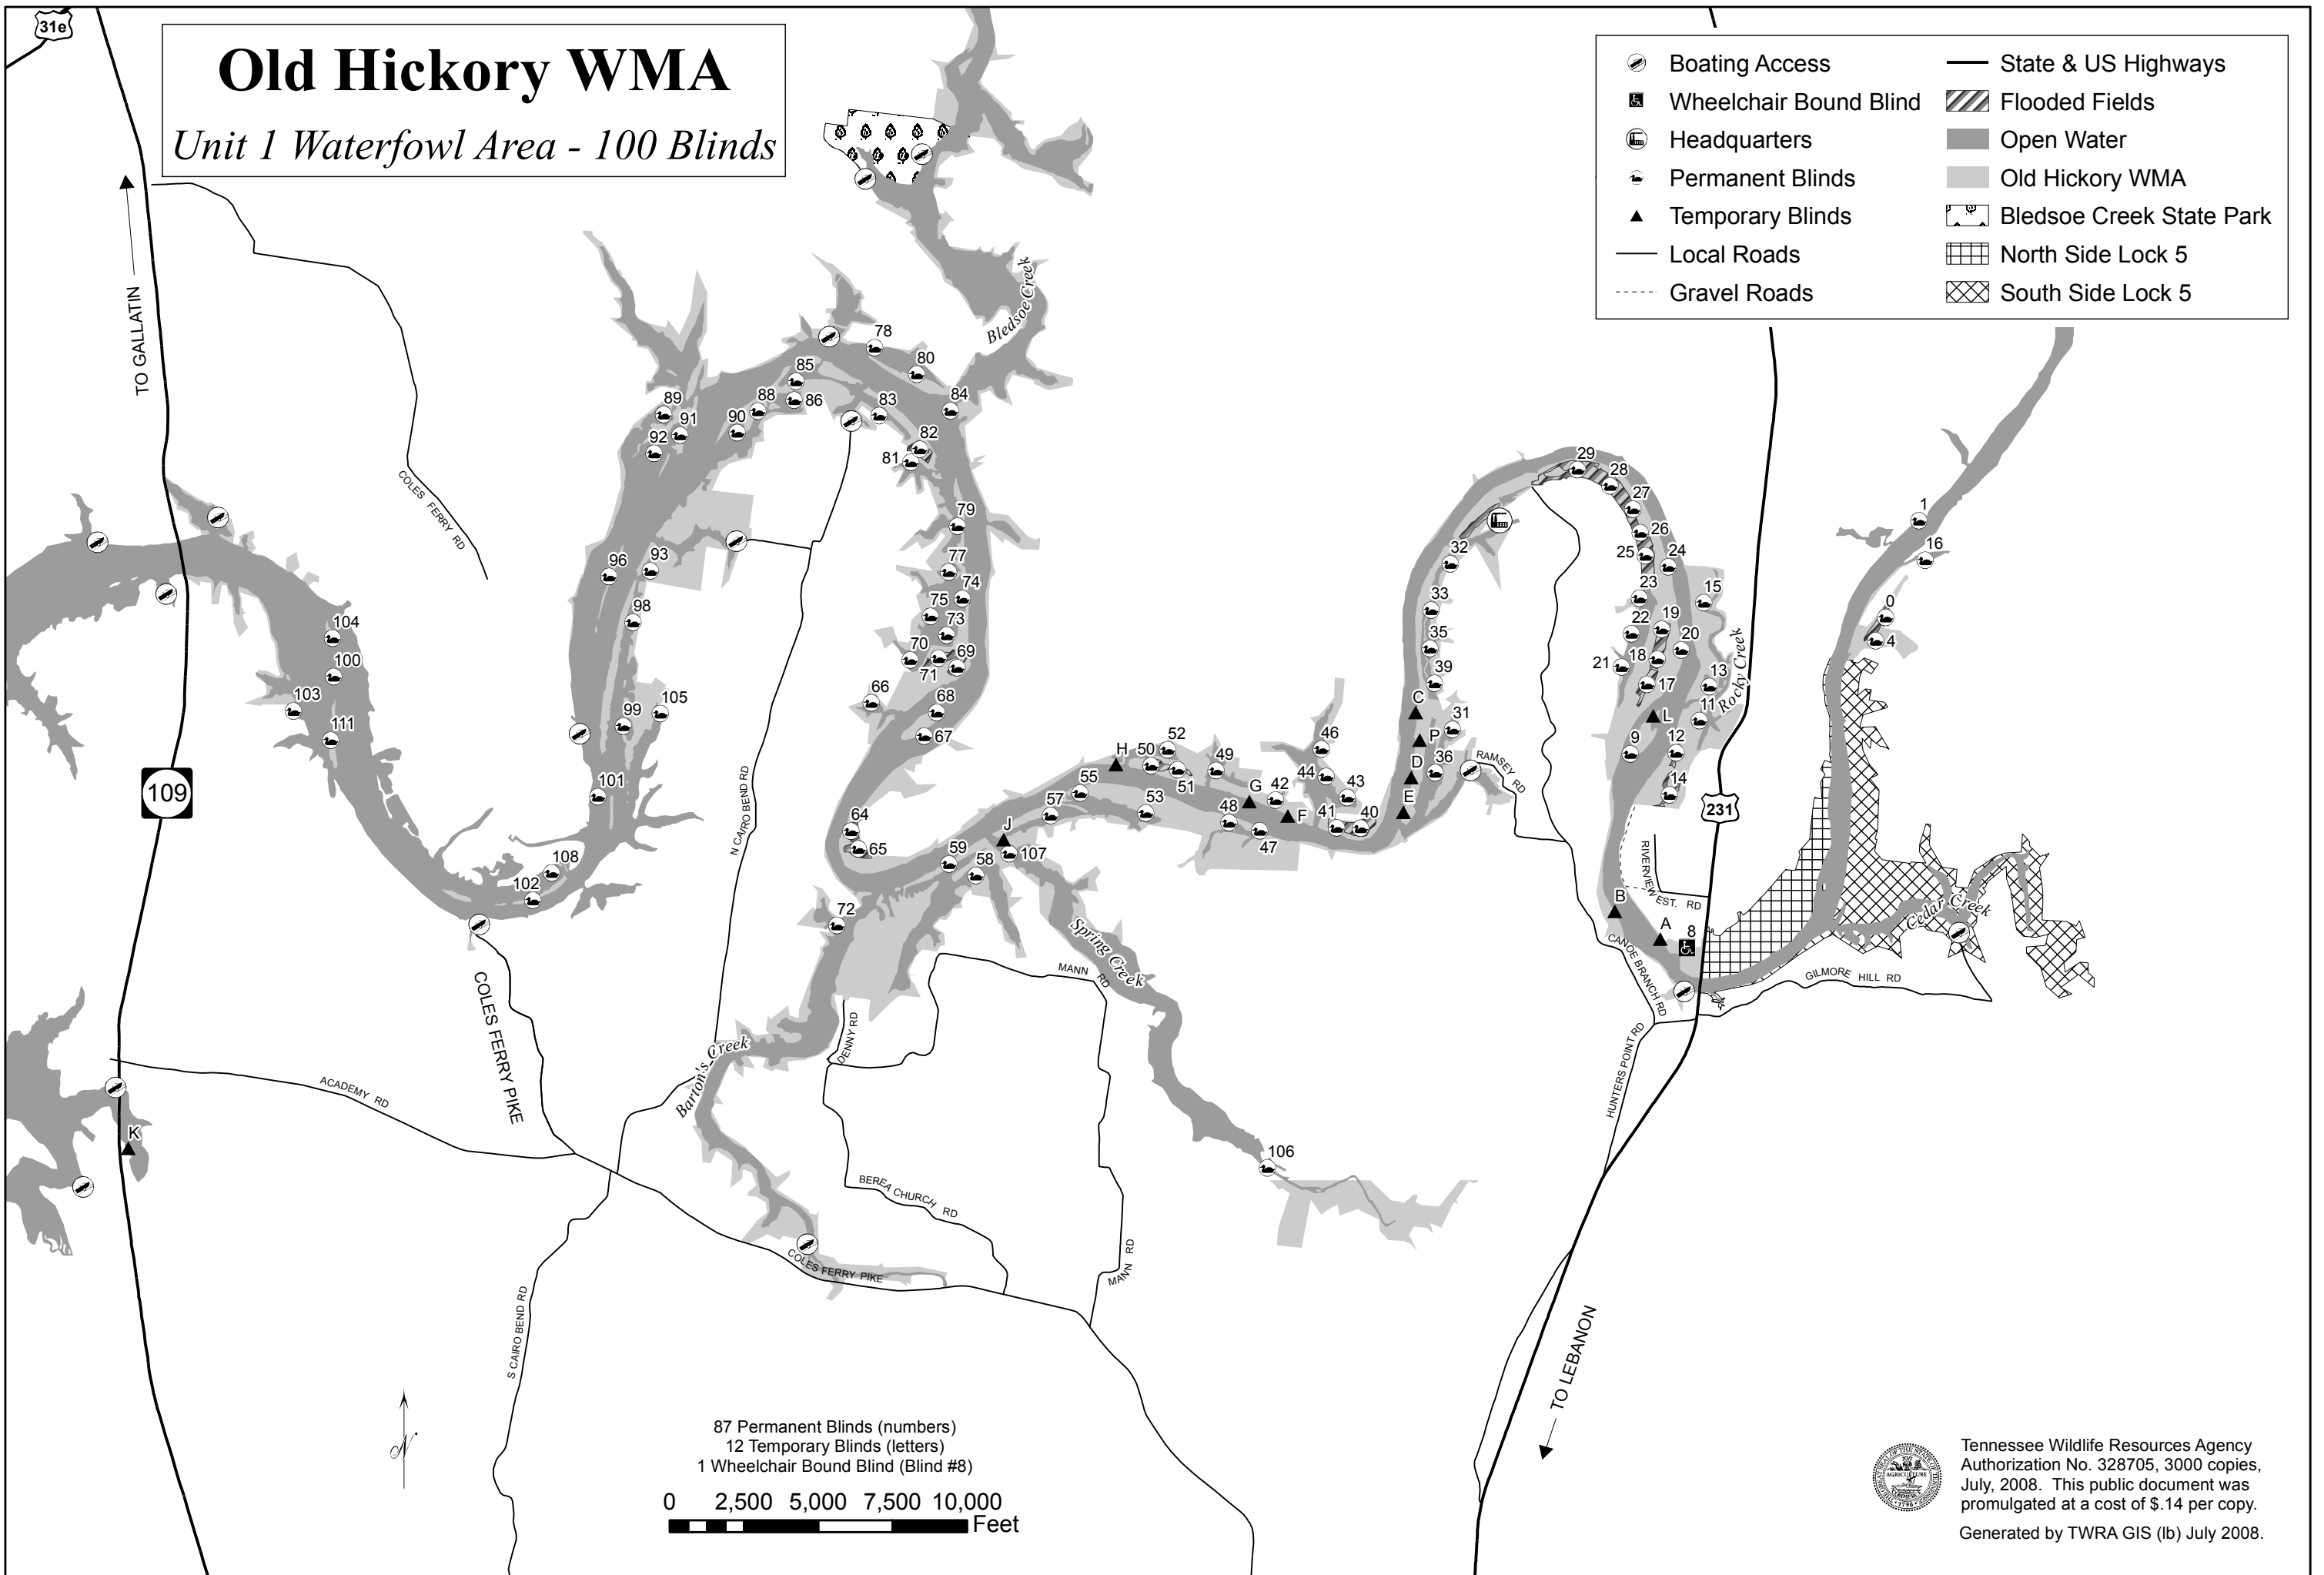

Old Hickory WMA

Unit 1 Waterfowl Area - 100 Blinds

- | | | | |
|--|------------------------|--|--------------------------|
| | Boating Access | | State & US Highways |
| | Wheelchair Bound Blind | | Flooded Fields |
| | Headquarters | | Open Water |
| | Permanent Blinds | | Old Hickory WMA |
| | Temporary Blinds | | Bledsoe Creek State Park |
| | Local Roads | | North Side Lock 5 |
| | Gravel Roads | | South Side Lock 5 |

87 Permanent Blinds (numbers)
 12 Temporary Blinds (letters)
 1 Wheelchair Bound Blind (Blind #8)

0 2,500 5,000 7,500 10,000 Feet