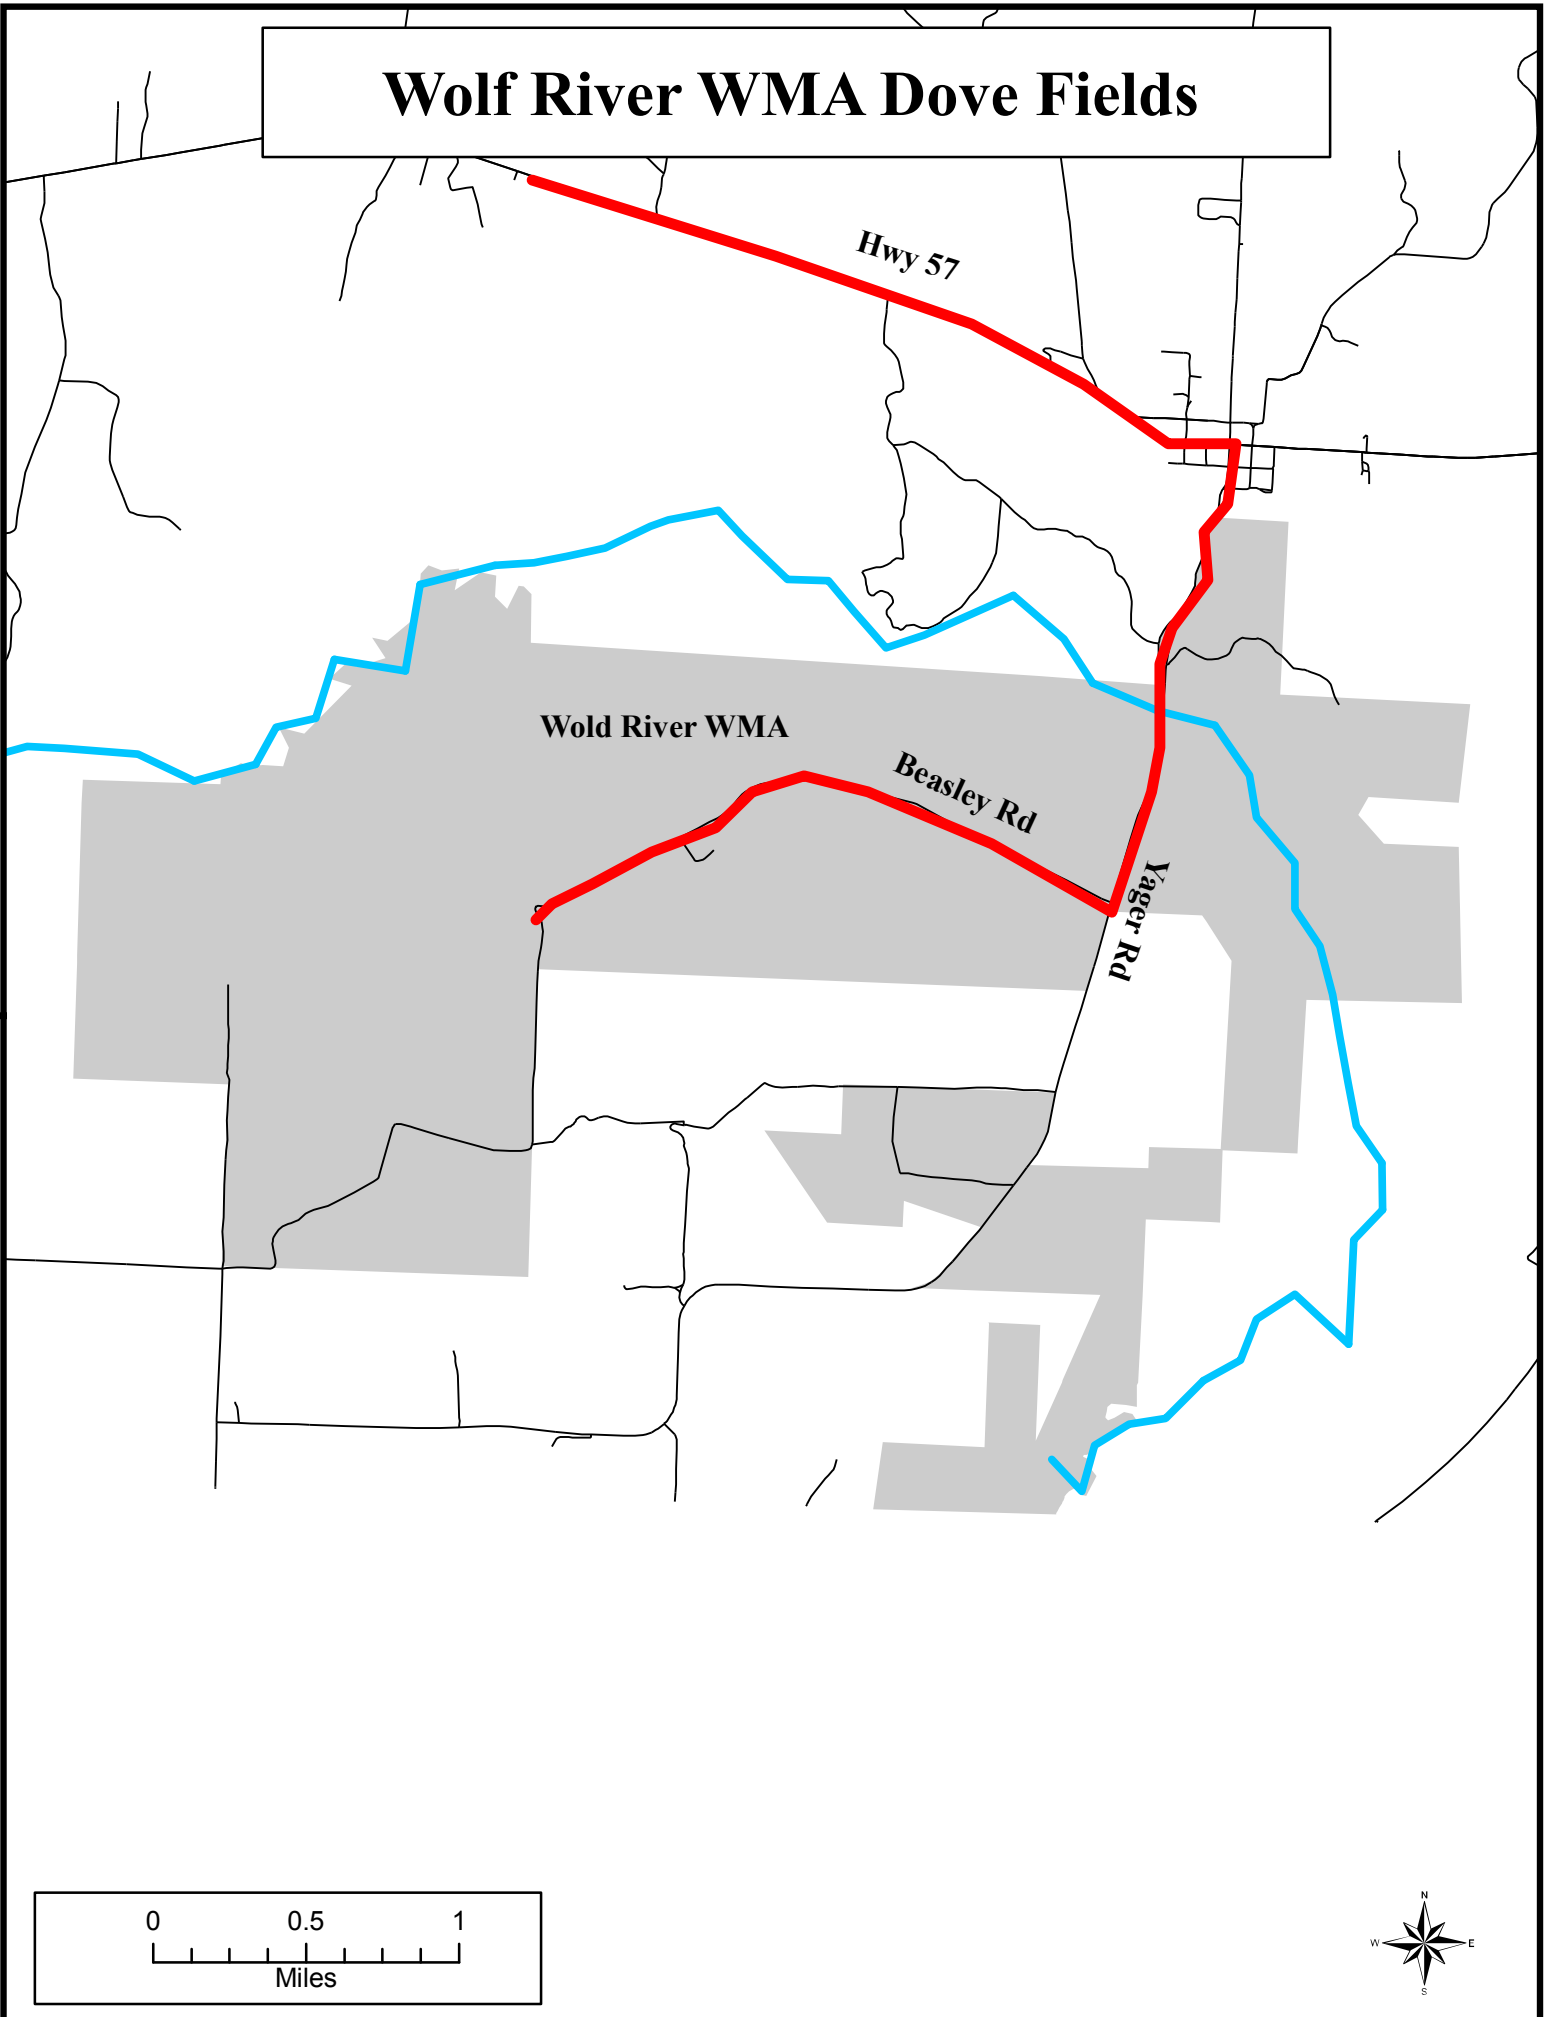

Wolf River WMA Dove Fields

0 0.5 1
Miles