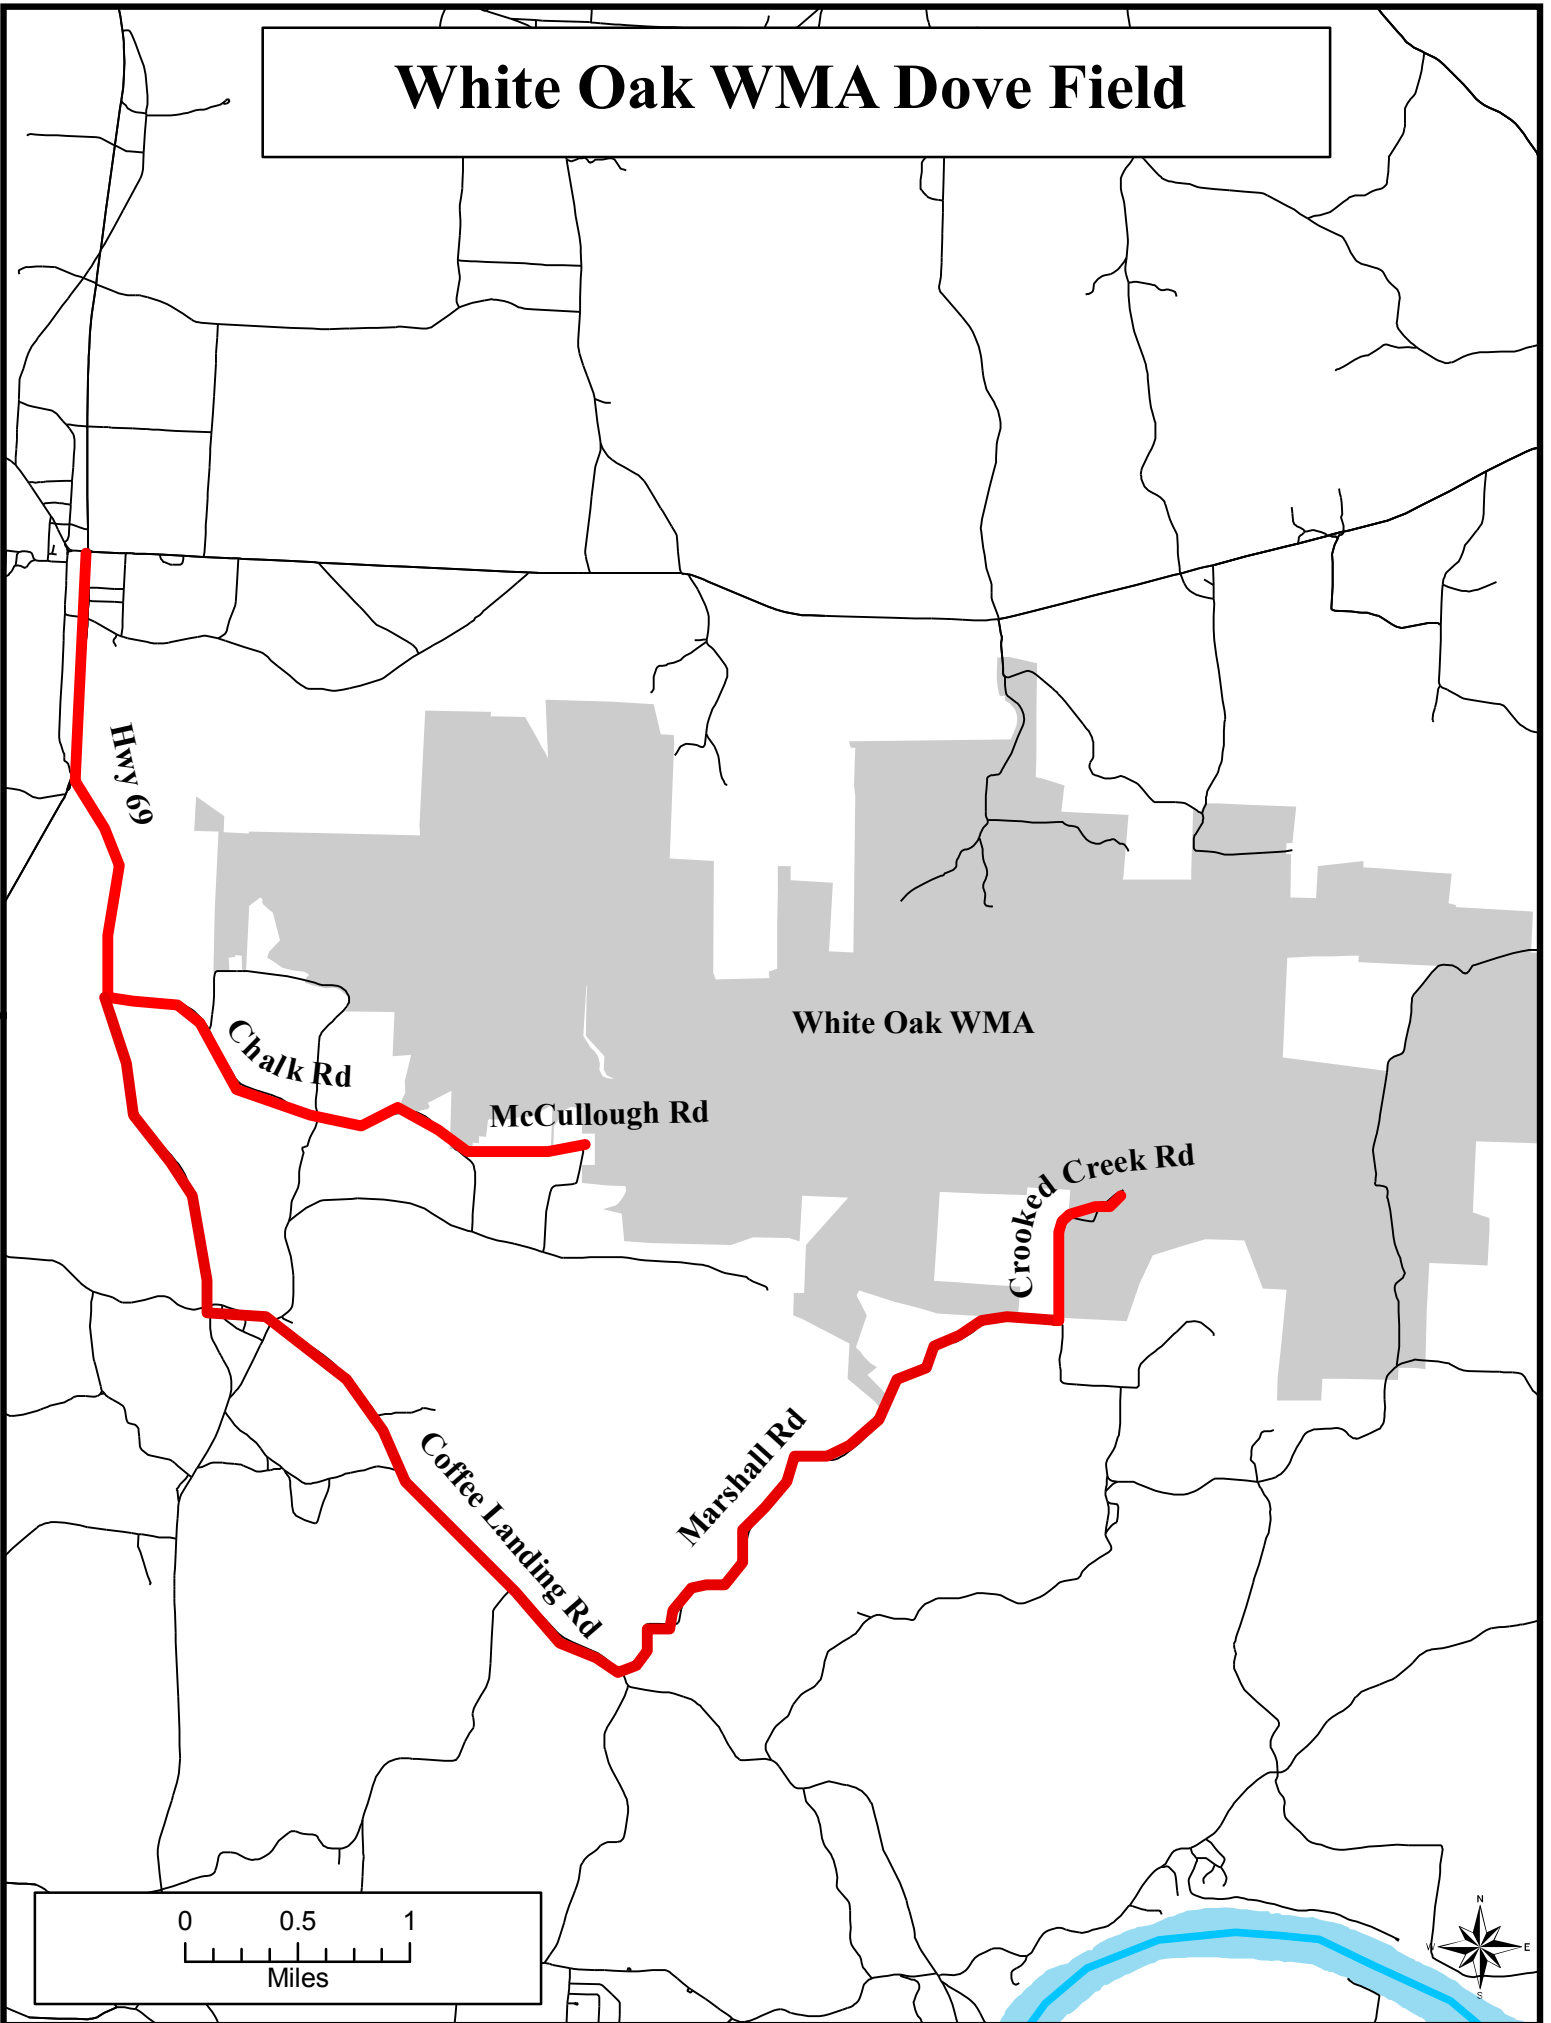

White Oak WMA Dove Field

0 0.5 1
Miles