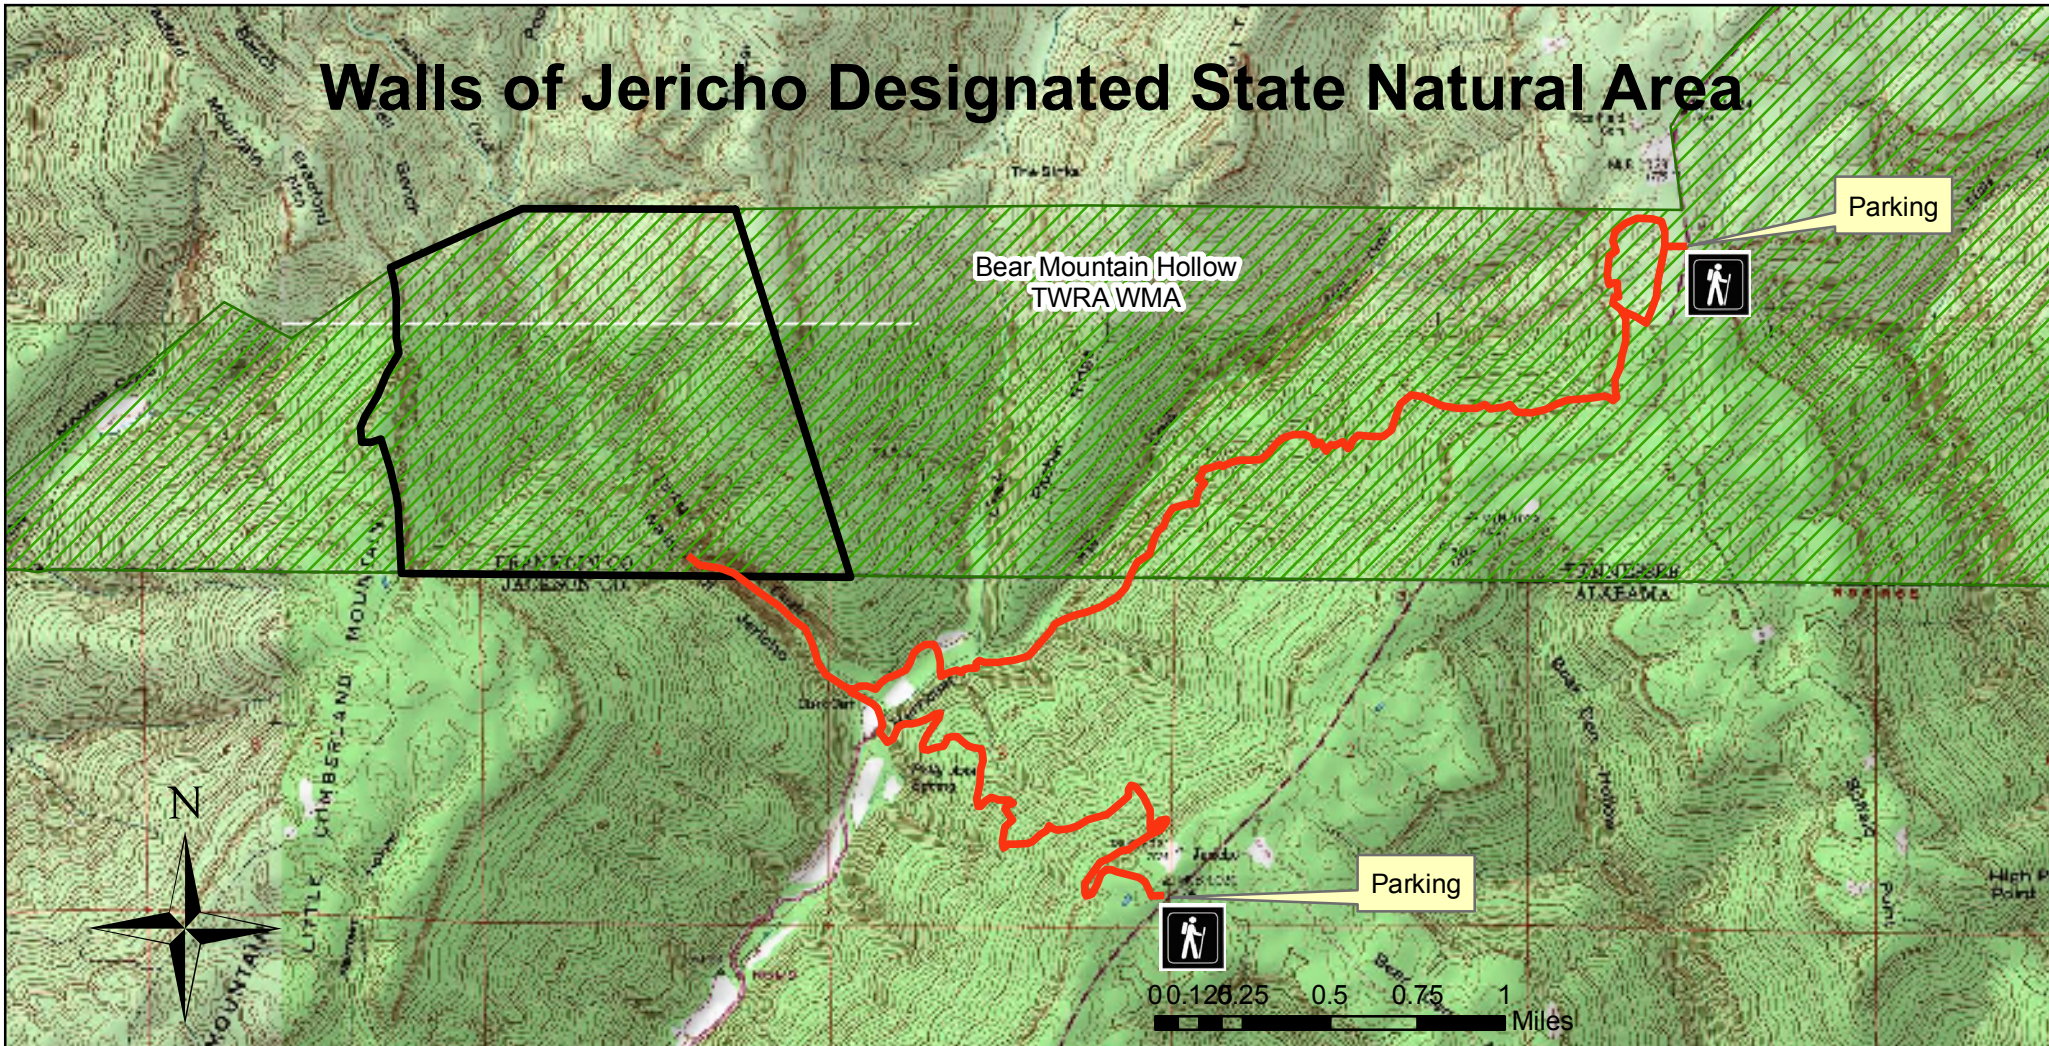

Walls of Jericho Designated State Natural Area

Parking

Bear Mountain Hollow
TWRA WMA

Parking

Tennessee Division of Natural Areas
Natural Areas Program
(615) 532-0431

The logo features a circular emblem with a plant and the text 'TENNESSEE DIVISION OF NATURAL AREAS' and 'DEPARTMENT OF ENVIRONMENT AND CONSERVATION'.

Tennessee - Franklin County

State Hwy 16

Walls of Jericho SNA

Alabama

An inset map shows the state of Tennessee with a green rectangle highlighting Franklin County. A line representing State Highway 16 is shown running through the county. The state of Alabama is shown to the south of Tennessee.