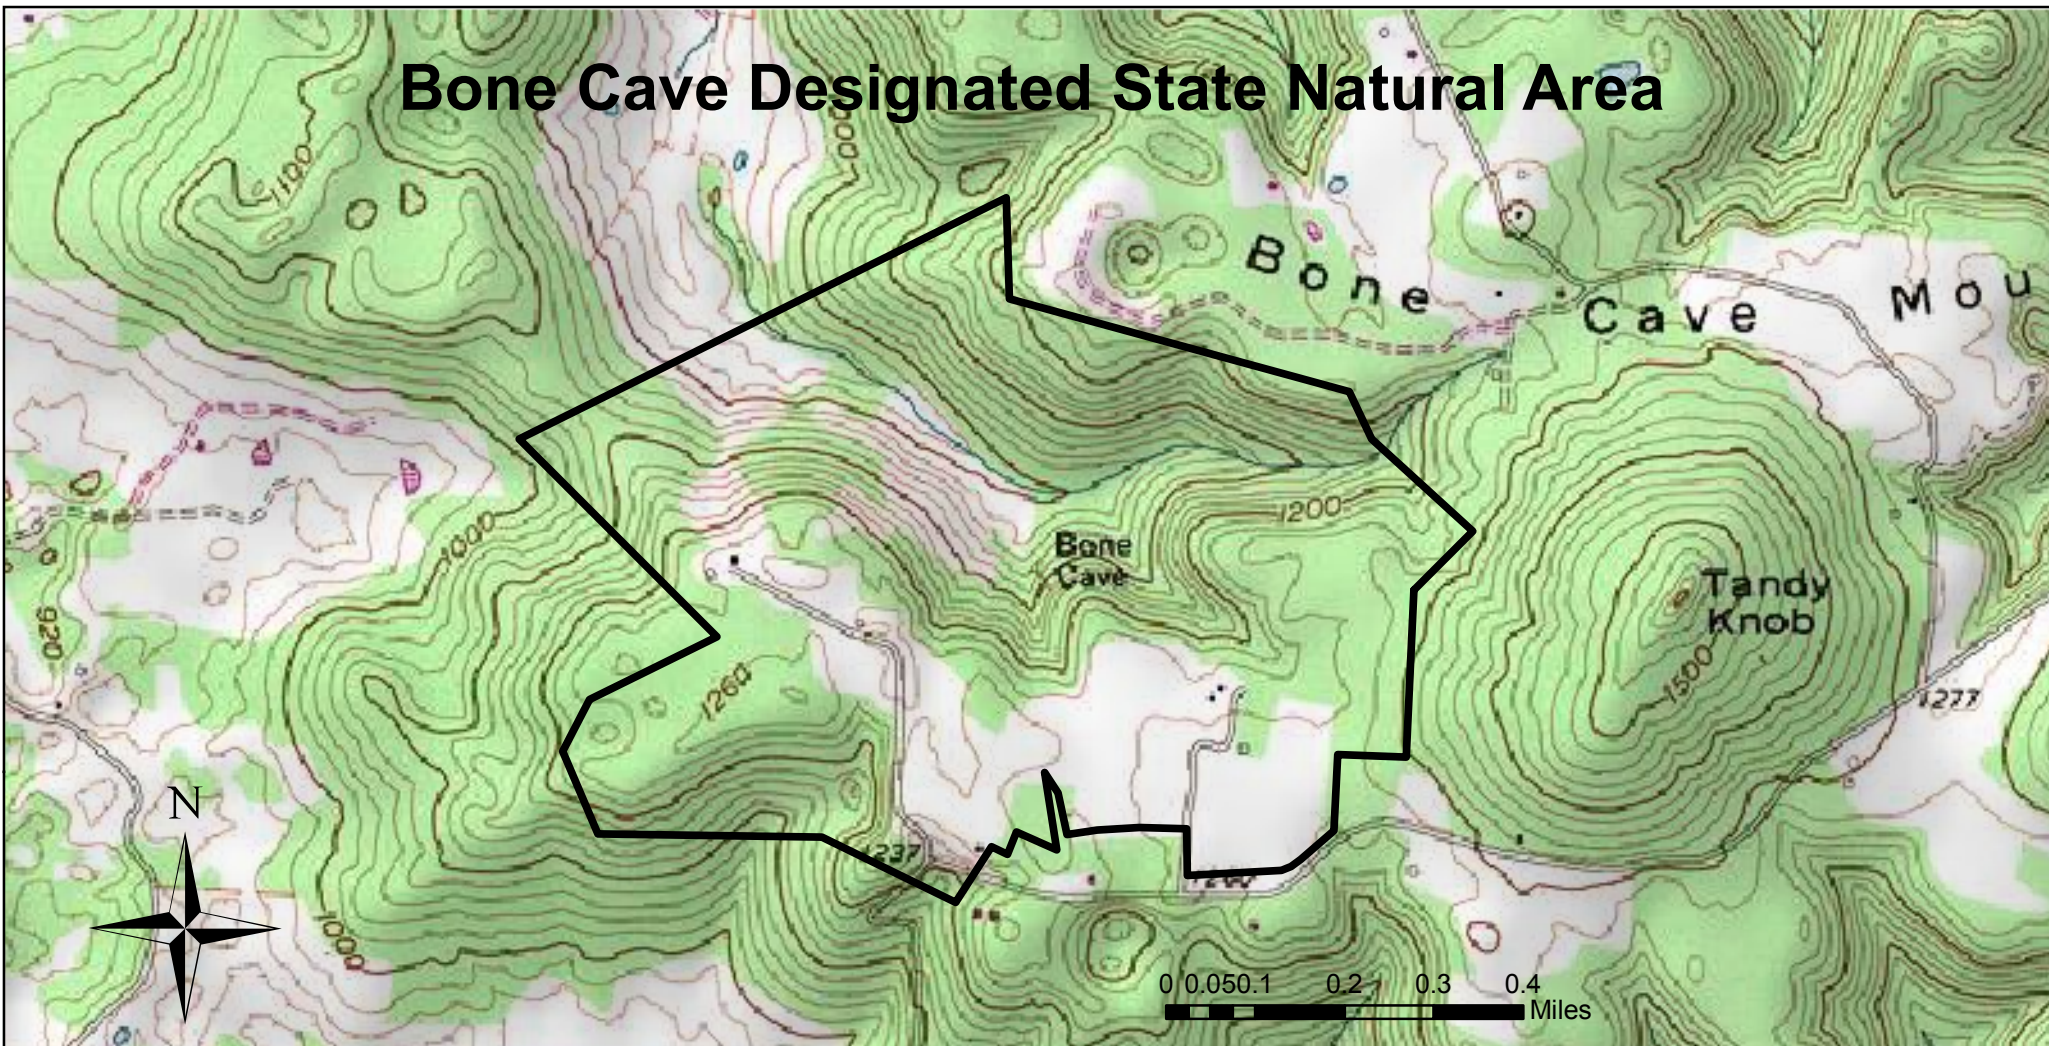

Bone Cave Designated State Natural Area

**Tennessee Division of Natural Areas
Natural Areas Program
(615) 532-0431**

Laural Creek
Bone Cave Mt Rd
State Hwy 30
Spencer